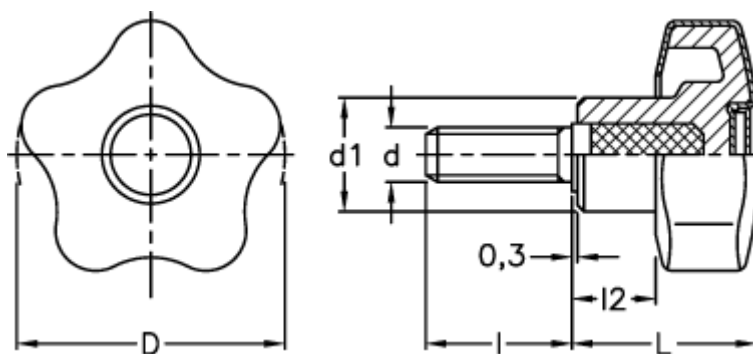

Article number: 23021700215

Description: E+G Lobe knobs

VCT.66 p-M10x20 SOFT C5 RAL5024 - blue cap

Measures

D = 66

d1 = 21.5

d 6g = M10

l = 20

L = 38.5

l2 = 15.5